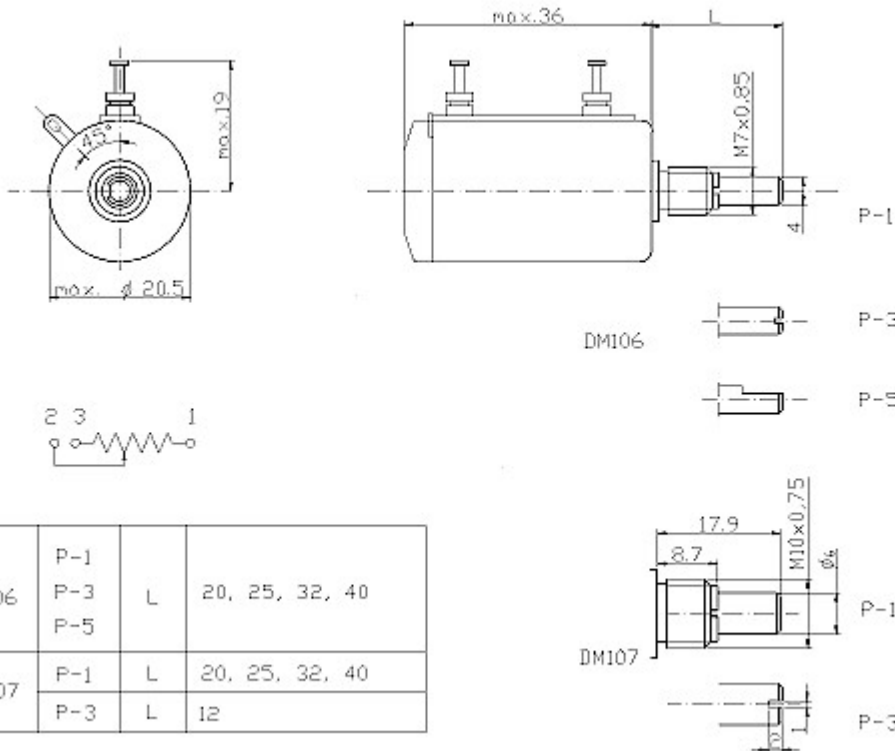

### TYPE DM 106 and DM 107 Precision wire wound potentiometer

**Description:**

Climatic category:	25/085/21
Power:	0.75 W
Rated resistance:	220 – 470 Ω, 1 – 2.2 – 4,7 – 10 – 22 – 47 kΩ
Resistance tolerance:	± 2,5 %; ± 5 %; ± 10 %;
Resistance linear:	± 0,05 %; ± 0,1 %; ± 0,15 %; ± 0,25; ± 0,5 % Rn
Voltage limit:	100 V AC
Mechanical angle:	3600 ° ± 10 ° (10 times turned)

DM106	P-1	L	20, 25, 32, 40
	P-3		
	P-5		
DM107	P-1	L	20, 25, 32, 40
	P-3		

**Packing:**

The potentiometers are supplied in bulk backing in plastic bags and in a carton box.