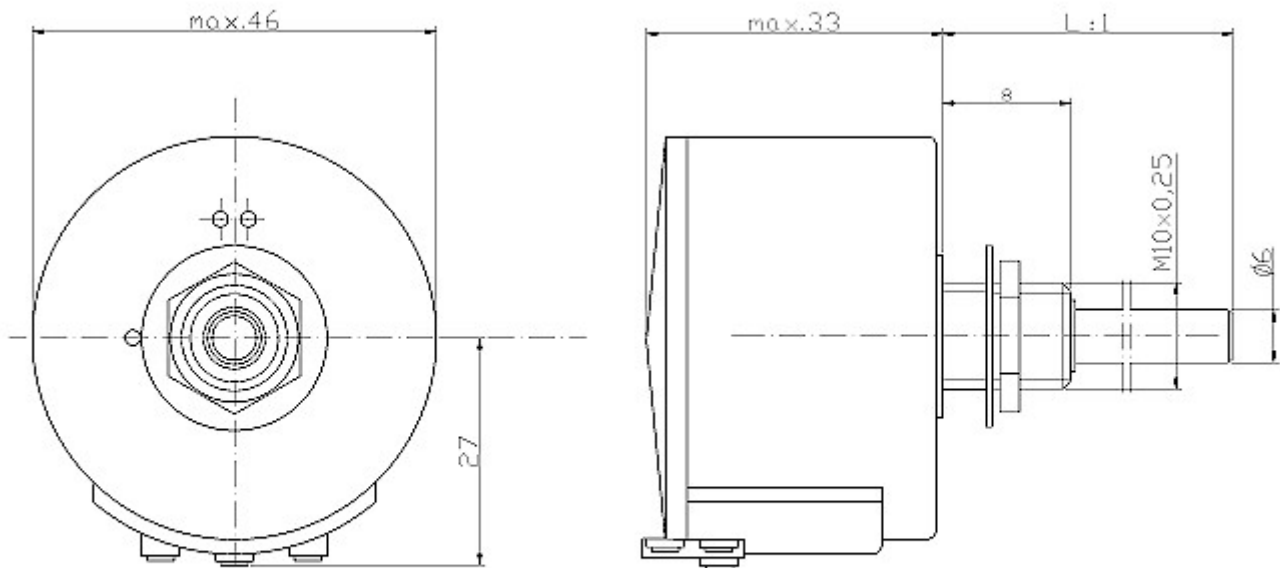

TYPE DOW 101 Precision wire wound potentiometer

Description:

Climatic category:	25/085/04 or 55/085/21
Power:	4 W
Rated resistance:	22 – 47 – 100 - 470 Ω, 1 – 2.2 – 4,7 – 10 – 22 – 47 kΩ
Resistance tolerance:	± 5 %; ± 2 %
Resistance linear:	± 0,5 % or ± 1 % Rn
Voltage limit:	100 V AC
Mechanical angle:	315°

L = 16, 20, 25, 32, 40, 50 mm

Packing:

The potentiometers are supplied in bulk backing in plastic bags and in a carton box.